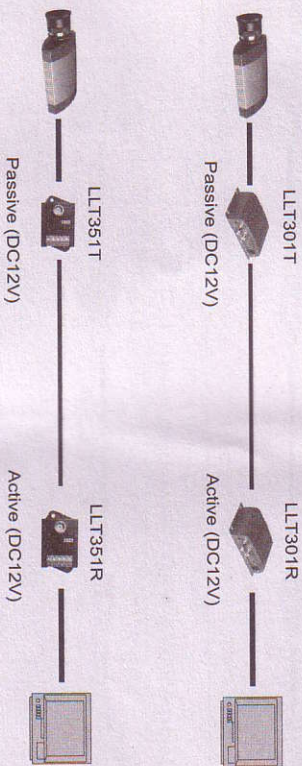

Max:6600ft(Color)/8400ft(BW)UTP video transceiver

Max:4800ft(Color)/6600ft(BW) 1ch Video / Control / Power Transceiver

Max:6600ft(Color)/8400ft(BW) 1ch Video / Control / Power Transceiver