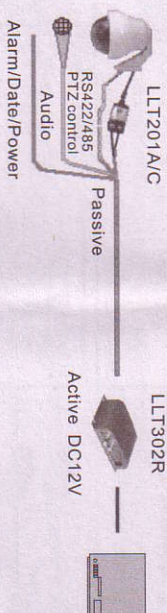

Max:6600ft(Color)/8400ft(BW)UTP video transceiver

Max:4800ft(Color)/6600ft(BW) 1ch Video / Control / Power Transceiver

Max:6600ft(Color)/8400ft(BW) 1ch Video / Control / Power Transceiver