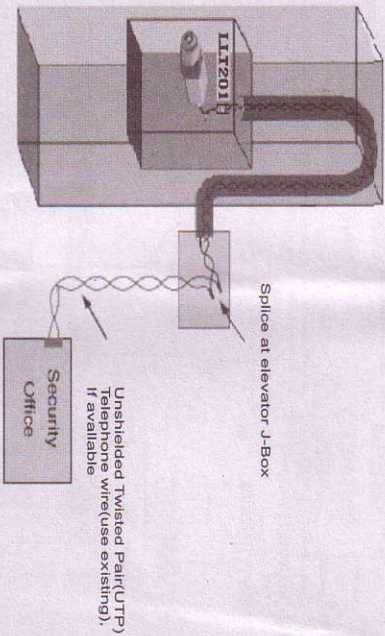

## Install in elevator

\* Video signal transmitting through video balun transceiver in elevator will efficiently decrease interference.

## HOW TO SET GAIN

3 kinds of image gain setting according to different distance

LMH	0-4500ft
LMH	4500-6000ft
LMH	>6000ft